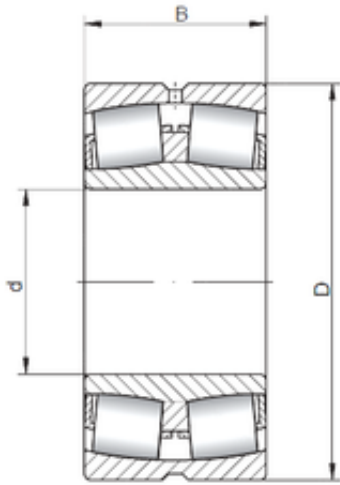

## ISO 240/560W33 spherical roller bearings

Bearing No. 240/560W33

Size	560x820x258 mm
Bore Diameter	560 mm
Outer Diameter	820 mm
Width	258 mm
d	560 mm
D	820 mm
B	258 mm
C	258 mm

240/560W33 Bearing 2D drawings and 3D CAD models