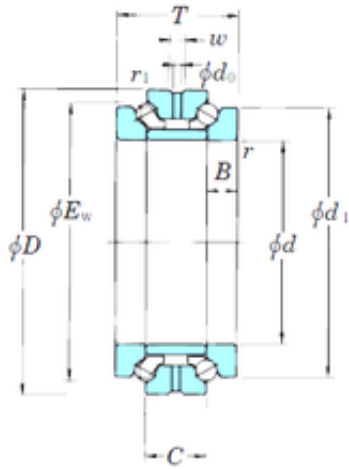

KOYO 234412B thrust ball bearings

Bearing No. 234412B

Size	60x95x44 mm
Bore Diameter	60 mm
Outer Diameter	95 mm
Width	44 mm
d	60 mm
D	95 mm
Ew	86,1 mm
T	44 mm
B	11 mm
C	22 mm
Angle ()	60 °
d1	83 mm
r min.	1,1 mm
r1 min.	0,6 mm
W	8 mm
Weight	1,04 Kg
Basic dynamic load rating (C)	37,6 kN
Basic static load rating (C0)	75,2 kN
(Grease) Lubrication Speed	4 300 r/min

234412B Bearing 2D drawings and 3D CAD models