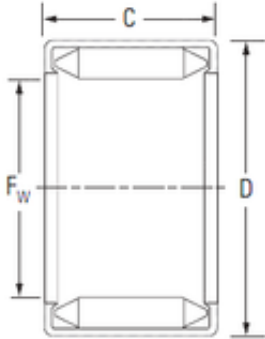

### KOYO B1316 needle roller bearings

Bearing No. B1316

Size	20.638x26.988x25.4 mm
Bore Diameter	20,638 mm
Outer Diameter	26,988 mm
Width	25,4 mm
Fw	20,638 mm
D	26,988 mm
C	25,4 mm
Weight	0,037 Kg
Basic dynamic load rating (C)	26,2 kN
Basic static load rating (C0)	60 kN

B1316 Bearing 2D drawings and 3D CAD models