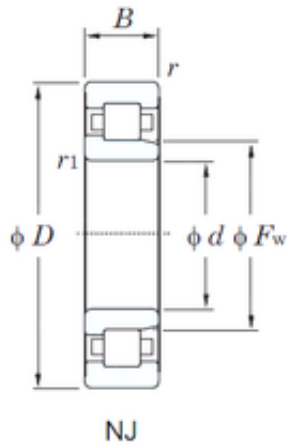

KOYO NJ260 cylindrical roller bearings

Bearing No. NJ260

Size	300x540x85 mm
Bore Diameter	300 mm
Outer Diameter	540 mm
Width	85 mm
d	300 mm
Fw	364 mm
D	540 mm
B	85 mm
C	85 mm
r min.	5 mm
r1 min.	5 mm
Weight	90.7 Kg
Basic dynamic load rating (C)	1350 kN
Basic static load rating (C0)	1960 kN
(Grease) Lubrication Speed	920 r/min
Bearing No.	NJ260
r(min)	5
r1(min)	5
Cr	1690
C0r	1960
Cu	206
Grease lub.	920
Oil lub.	1100
Ew	-
d1	-
B1	-

NJ260 Bearing 2D drawings and 3D CAD models

TZR Bearing Machine Development Co.,...

B2	-
da(min)	-
db(min)	320
db(max)	361
dc(min)	-
dd(min)	-
Da(max)	520
Db(max)	-
Db(min)	-
ra(max)	4
rb(max)	4
(Refer.)Mass(kg)	92.9