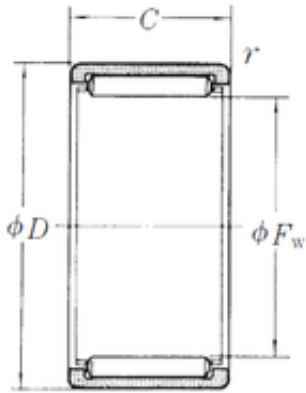

NSK RLM815 needle roller bearings

Bearing No. RLM815

Size	8x15x15 mm
Bore Diameter	8 mm
Outer Diameter	15 mm
Width	15 mm
Fw	8 mm
D	15 mm
C	15 mm
r min.	0,3 mm
Weight	0,01 Kg
Basic dynamic load rating (C)	6,55 kN
Basic static load rating (C0)	5,8 kN

RLM815 Bearing 2D drawings and 3D CAD models