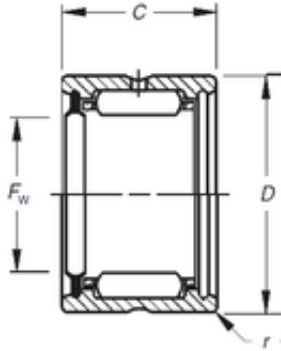

Timken HJ-142216RS needle roller bearings

Bearing No. HJ-142216RS

| | |
|-------------------------------|-----------------------|
| Size | 22.225x34.925x25.4 mm |
| Bore Diameter | 22,225 mm |
| Outer Diameter | 34,925 mm |
| Width | 25,4 mm |
| Fw | 22,225 mm |
| D | 34,925 mm |
| C | 25,4 mm |
| r | 1,02 mm |
| Weight | 0,09 Kg |
| Basic dynamic load rating (C) | 23 kN |
| Basic static load rating (C0) | 27,9 kN |

HJ-142216RS Bearing 2D drawings and 3D CAD models