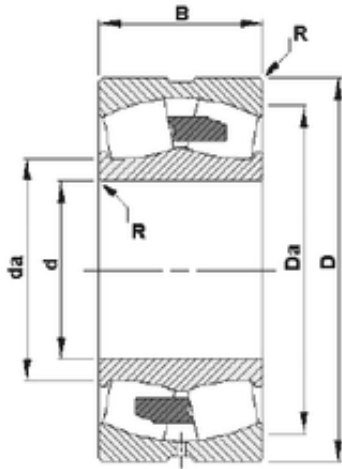

TZR Bearing Machine Development Co.,...

Timken 24056YMB spherical roller bearings

Bearing No. 24056YMB

Size	280x420x140 mm
Bore Diameter	280 mm
Outer Diameter	420 mm
Width	140 mm
d	280 mm
D	420 mm
B	140 mm
C	140 mm
R	3 mm
Da	388 mm
da	310 mm

24056YMB Bearing 2D drawings and 3D CAD models