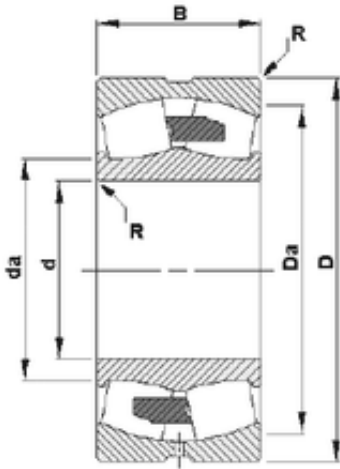

TZR Bearing Machine Development Co.,...

Timken 241/750YMD spherical roller bearings

Bearing No. 241/750YMD

Size	750x1220x475 mm
Bore Diameter	750 mm
Outer Diameter	1220 mm
Width	475 mm
d	750 mm
D	1220 mm
B	475 mm
C	475 mm
R	7 mm
Da	1114 mm
da	840 mm

241/750YMD Bearing 2D drawings and 3D CAD models